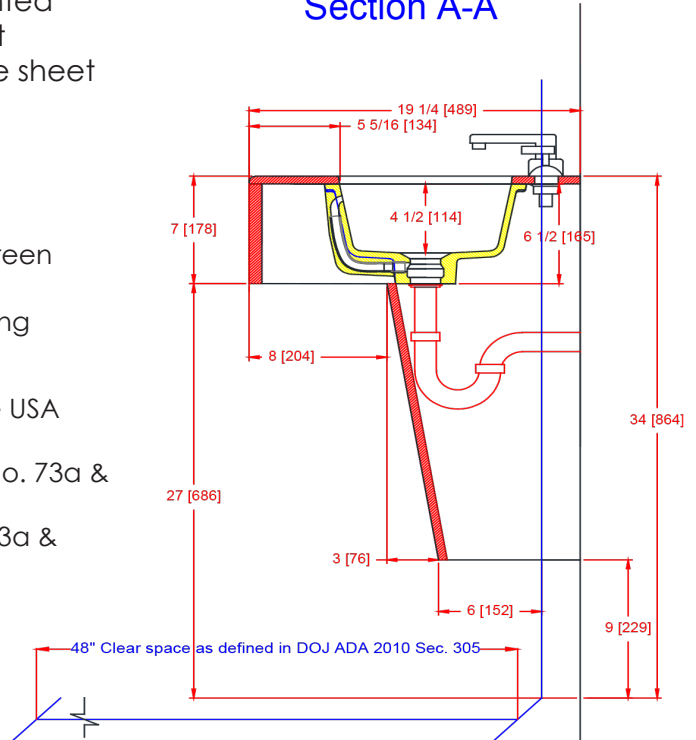

Gemstone supports conservation and green building practices. Gemstone Packages all products in 100% recyclable packaging using boxes made primarily of recycled paper.

Gemstone sinks are proudly made in the USA and certified by:

Home Innovation Lab (NAHB): HUD UM Bulletin No. 73a & (B45.5/IAPMO Z124 Z124.6)

UL in the US and Canada: HUD UM Bulletin No. 73a & (B45.5/IAPMO Z124 Z124.6)

For router bit recommendations visit:

www.Gemstoness.com/tech