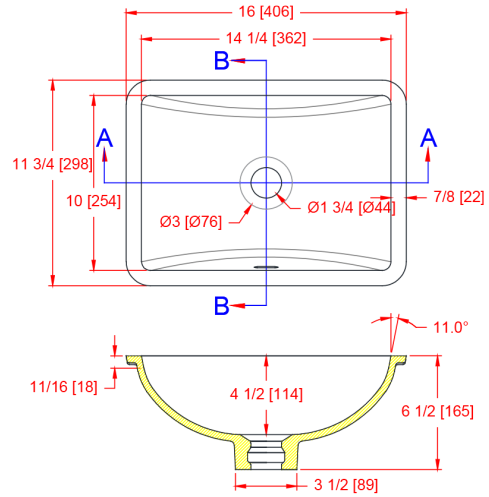

Section A-A